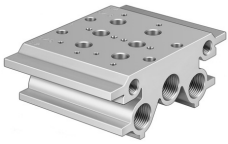

Connection block PRS-1/8-2-BB

Part number: 30542

FESTO

Data sheet

Feature	Value
Type code	PRS
Max. no. of valve positions	2
Product weight	700 g
Type of mounting	With through-hole
Pilot exhaust air port 82	G1/8
Pilot exhaust air port 84	G1/8
Pneumatic connection 1	G3/8
Pneumatic connection 3	G3/8
Pneumatic connection 5	G3/8
Note on materials	RoHS-compliant
Material of sub-base	Aluminum